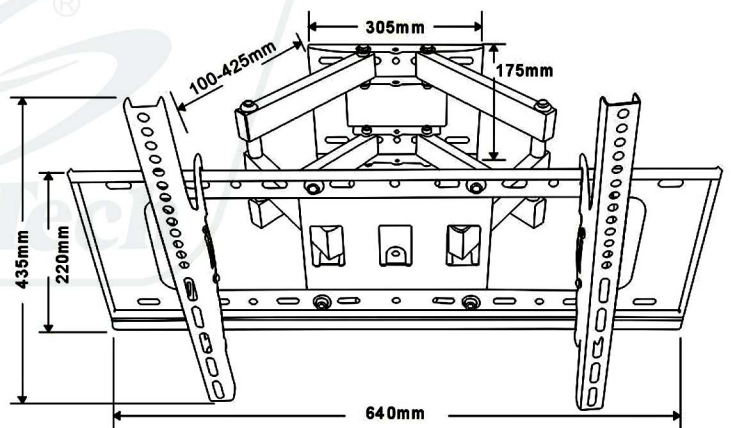

SH 600P

Swivel Led/Curved Wall Mount
Fits most 32"~75"

New Design,
New Experience

Weight Capacity
40 Kgs

Screen Size
32"-75"

Swivel Range
±60°

VESA Compatible
600x400

Profile to Wall
90 - 400mm

Tilt Range
+15° - (-15°)

Curved Monitor

Screen Level
+3° ~ -3°

Tel: +971 42347770
Email : sales@skilltechnonline.com
Web : www.skilltechnonline.com