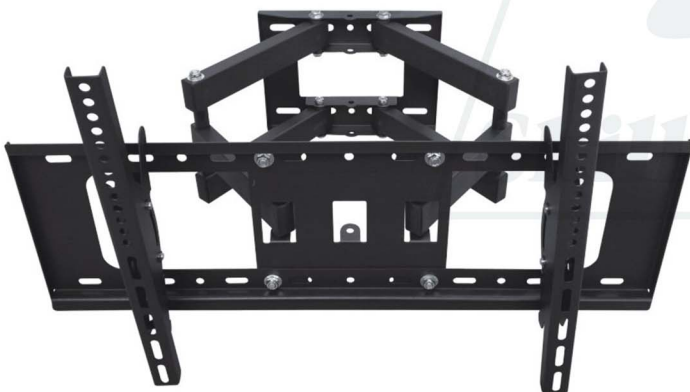

SH 600P

Swivel Led/Curved Wall Mount
Fits most 32"~75"

New Design,
New Experience

Weight Capacity
40 Kgs

Screen Size
32"-75"

Swivel Range
±60°

VESA Compatible
600x400

Profile to Wall
90 - 400mm